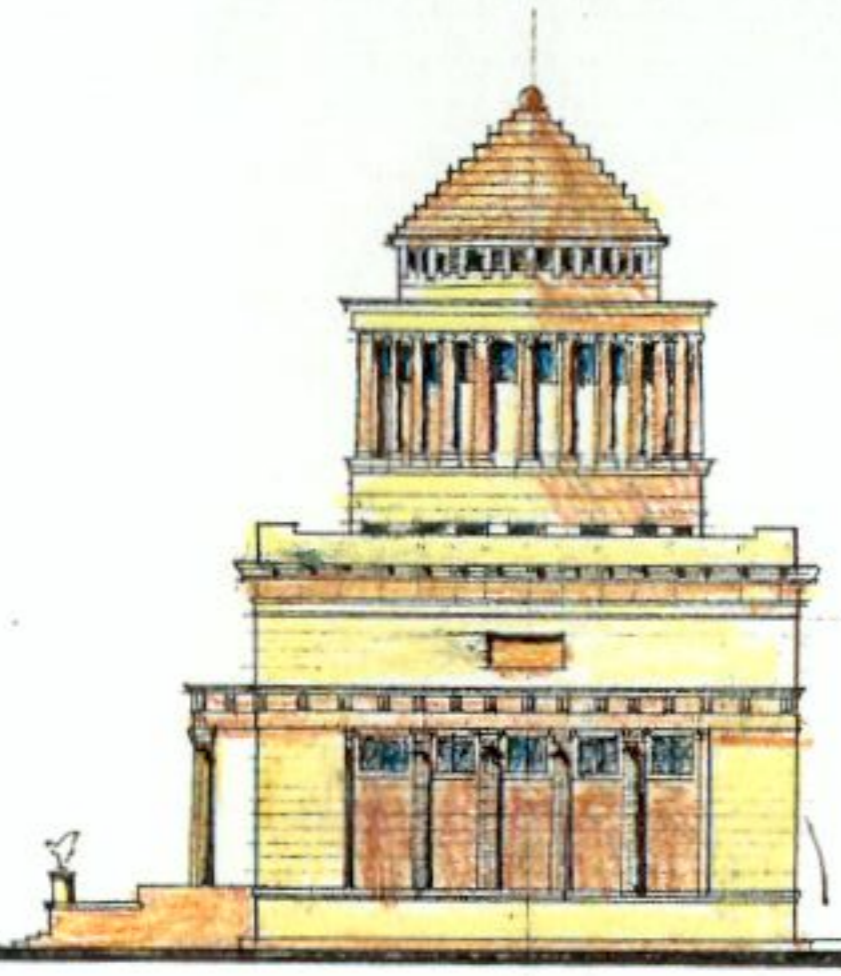

RIVERSIDE DRIVE WEST

MARK PLAZA

GRANT'S TOMB

THE VISITORS CENTER

RIVERSIDE DRIVE EAST

(PROPOSED)

SCHEMATIC 12/1/01 1"=20'
M. GARLAND REYNOLDS, FAIA

PROPOSED UNIVERSITY LINE

CLASSMOUNT PLAYGROUND

VIEWING PAVILION

GRANT'S TOMB

THE VISITORS CENTER

(PROPOSED)